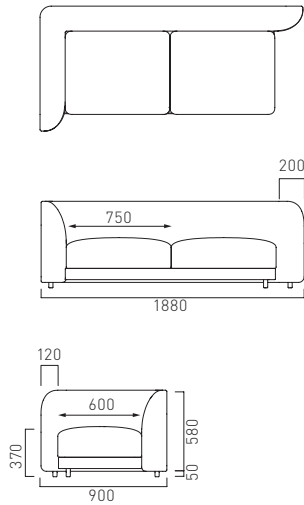

LoLo SOFA / 2-SEATER

納期約4週間

ロロソファ

BELO-SFL20L/R
W1880 D900 H590 (SH330)

BELO-SFM20L/R
W1880 D900 H630 (SH370)

BELO-SFH20L/R
W1880 D900 H680 (SH420)

LOW (SH330)

ITEM No.	FABRIC	PRICE
BELO-SFL20L	NC 75COLORS	¥299,000