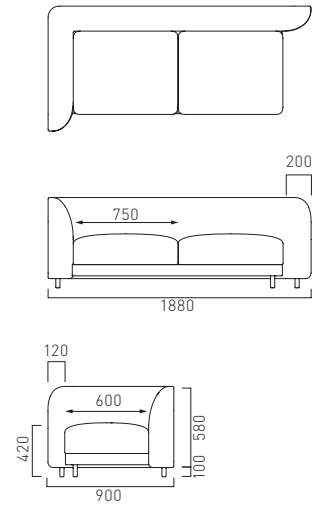

LoLo SOFA / 2-SEATER

納期約4週間

ロロソファ

BELO-SFL20L/R
W1880 D900 H590 (SH330)

BELO-SFM20L/R
W1880 D900 H630 (SH370)

BELO-SFH20L/R
W1880 D900 H680 (SH420)

LOW (SH330)

ITEM No.	FABRIC	PRICE
BELO-SFL20L	NC 75COLORS	¥299,000